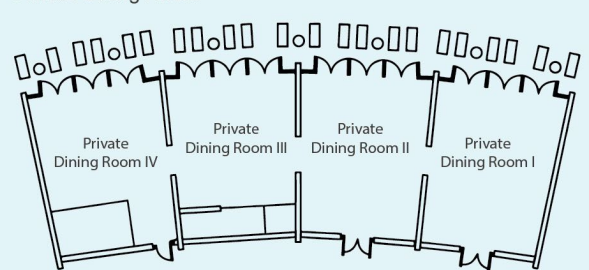

Private Dining Room

Full Day Meeting Package HK\$530 per person 9:00am - 5:00pm

Half Day Meeting Package HK\$420 per person 9:00am - 1:00pm /
1:00pm - 5:00pm

Privileges

- Two coffee breaks with snacks for Full Day Meeting Package / One coffee break with snacks for Half Day Meeting Package
- Complimentary executive set lunch for each person
- 2 complimentary parking spaces (subject to availability)
- Free use of LCD projector, Wi-Fi and broadband internet service and standard conference equipment
- Scheduled shuttle bus service (subject to availability)

Venue Rental Private Dining Room
HK\$1,200 (per hour per room)

Dimension of Private Dining Room / Meeting Room

Venue	Dimension	Persons				
		Dinner	Theatre	Classroom	U-shape	Cocktail
Private Dining Room I	570 q.ft	46	60	30	25	50
Private Dining Room II	570 q.ft	46	60	30	25	50
Private Dining Room III	386 q.ft	-	-	-	-	-
Private Dining Room IV	238 q.ft	12	-	-	-	-
Meeting Room	362 q.ft	-	-	10	14	-

Private Dining Room

Offer corporate training activities • Arrange Yoga Dance (subject to availability)

(852) 3716 2651 / 3716 2888 banquet@royalview.com.hk

Terms & conditions:

The promotion is valid from now to December 31, 2021 • Subject to 10% service charge • Minimum of 10 persons are required • Photos are for reference only • The offers are subject to change without prior notice • Royal View Hotel reserves the right of final decision in any dispute