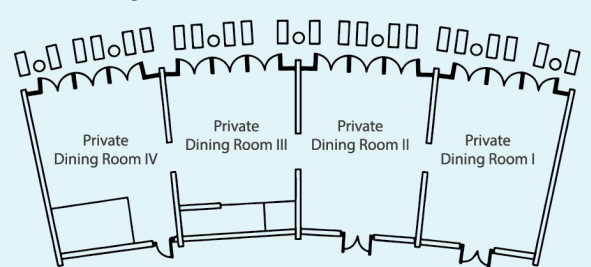

Private Dining Room

Offer corporate training activities • Arrange Yoga Class (subject to availability)

☎ (852) 3716 2651 / 3716 2888

✉ banquet@royalview.com.hk

☎ (852) 5720 1771

Terms & conditions:

The promotion is valid from January 1 to December 31, 2022 • Subject to 10% service charge • Minimum of 10 persons are required • Supplement charge is applied on Sat, Sun & Public Holiday, please contact our staff for more details • Photos are for reference only • The offers are subject to change without prior notice • Royal View Hotel reserves the right of final decision in case of any dispute